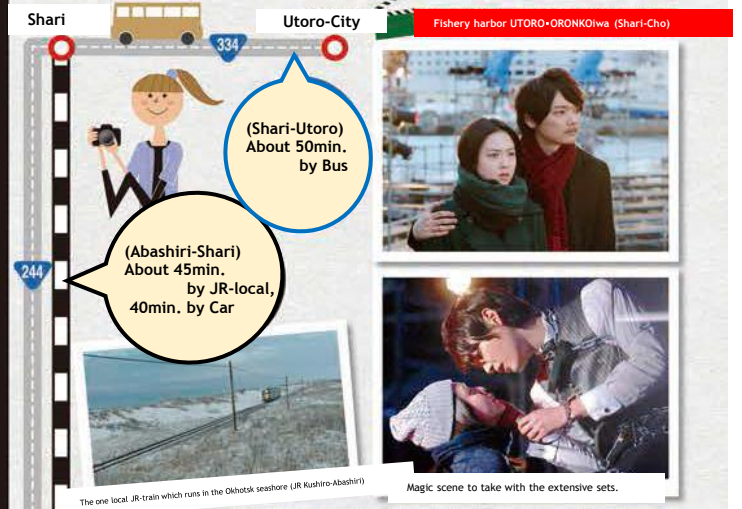

Followed up the movie story of Yuki.F and Takemi.F...

Starting KITAMI

風の色

Kaze No Iro

Location map.

Round trip the Okhotsk by rental car, JR train and Walk...

Nightspot of Engaru-cho, this scene that they disguised of LEON and MATILDA

Abashiri-City

Abashiri Drift Ice Sightseeing & Icebreaker Ship AURORA