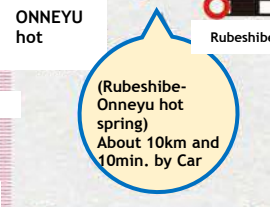

Followed up the movie story of Yuki.F and Takemi.F...

Starting KITAMI

風の色

Kaze No Iro

Location map.

Round trip the Okhotsk by rental car, JR train and Walk...

Nightspot of Engaru-cho, this scene that they disguised of LEON and MATILDA