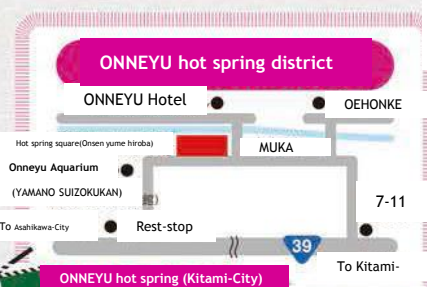

Followed up the movie story of Yuki.F and Takemi.F...

Starting KITAMI

風の色

Kaze No Iro

Location map.

Round trip the Okhotsk by rental car, JR train and Walk...

Nightspot of Engaru-cho, this scene that they disguised of LEON and MATILDA

Abashiri-City

Abashiri Drift Ice Sightseeing & Icebreaker Ship AURORA